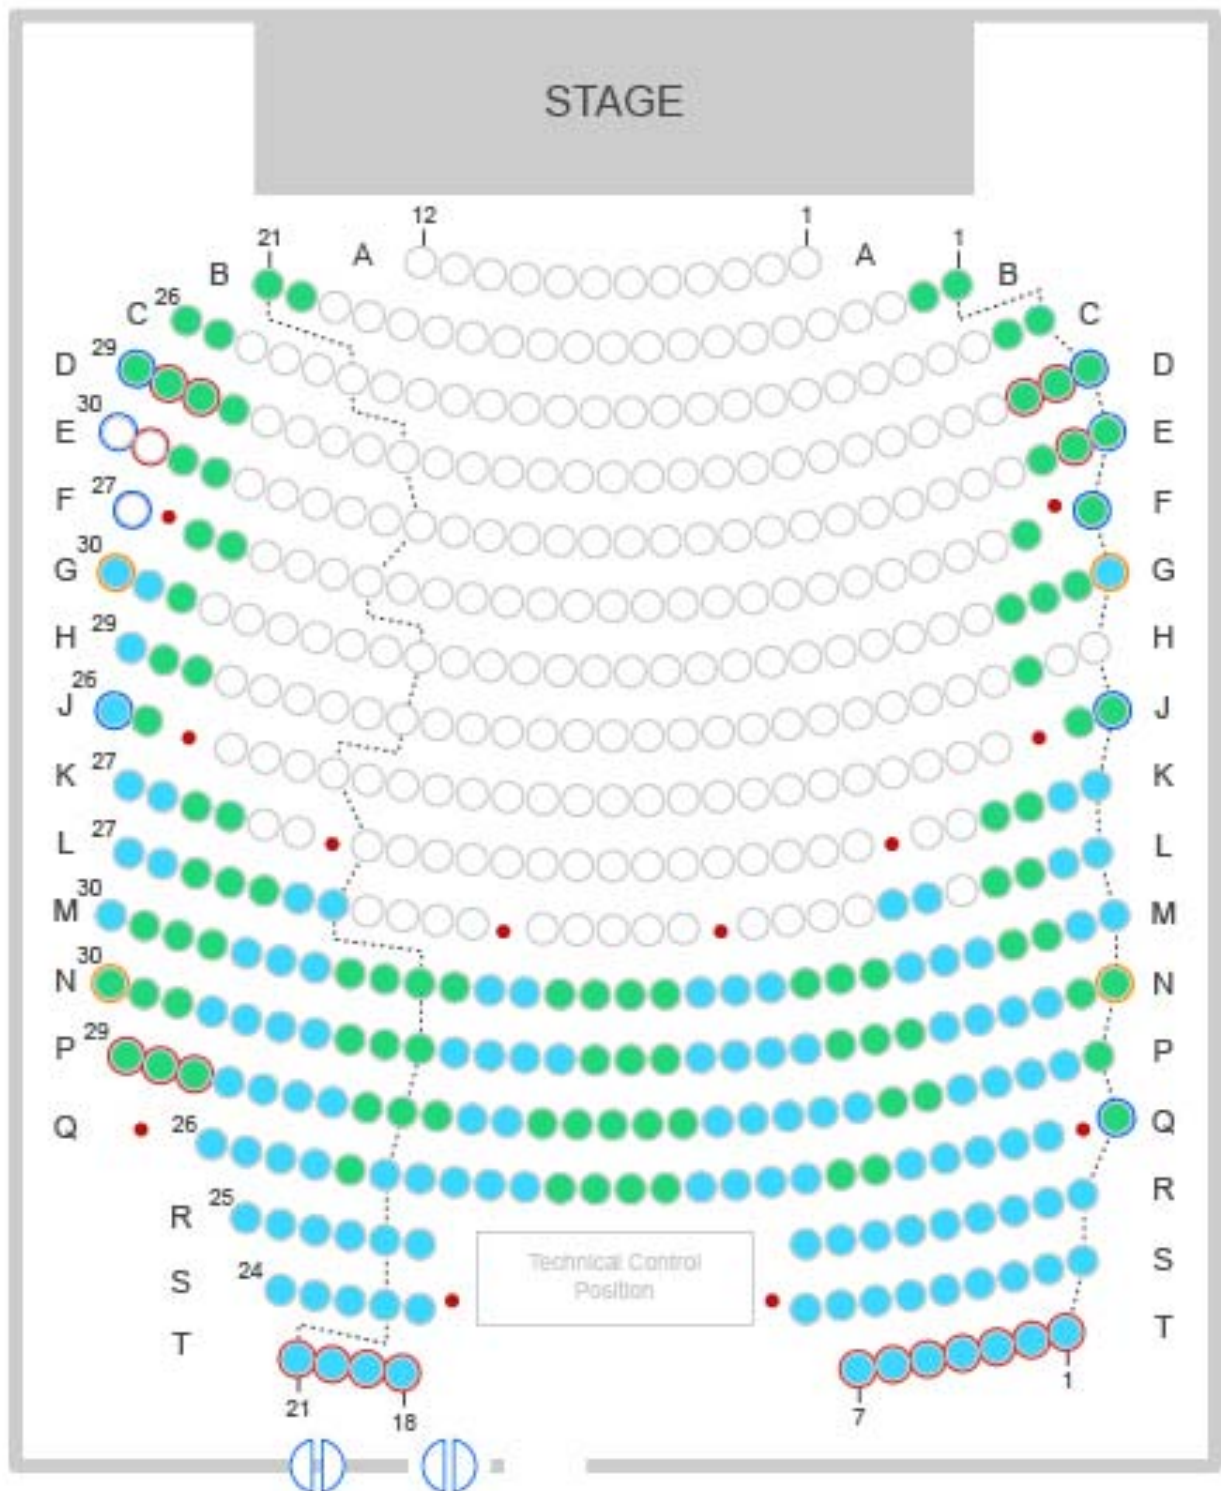

2016 SEATING PLAN SHOWING INDICATIVE RESERVES

STALLS

SeatMap Key

-  Exit/Entry
-  Transfer Arm Seating
-  Pole
-  Accessible Seating
-  Removable Seating
-  Restricted Viewing
-  "B Reserve"

2016 SEATING PLAN SHOWING INDICATIVE RESERVES

SeatMap Key	
	Exit/Entry
	Pole
	"B Reserve"
	Restricted Viewing

POWERED BY
SABO

2016 SEATING PLAN SHOWING INDICATIVE RESERVES

SeatMap Key

 Exit/Entry	 "B Reserve"	 Restricted Viewing
------------------------------------------------------------------------------------------------	-------------------------------------------------------------------------------------------------	--------------------------------------------------------------------------------------------------------