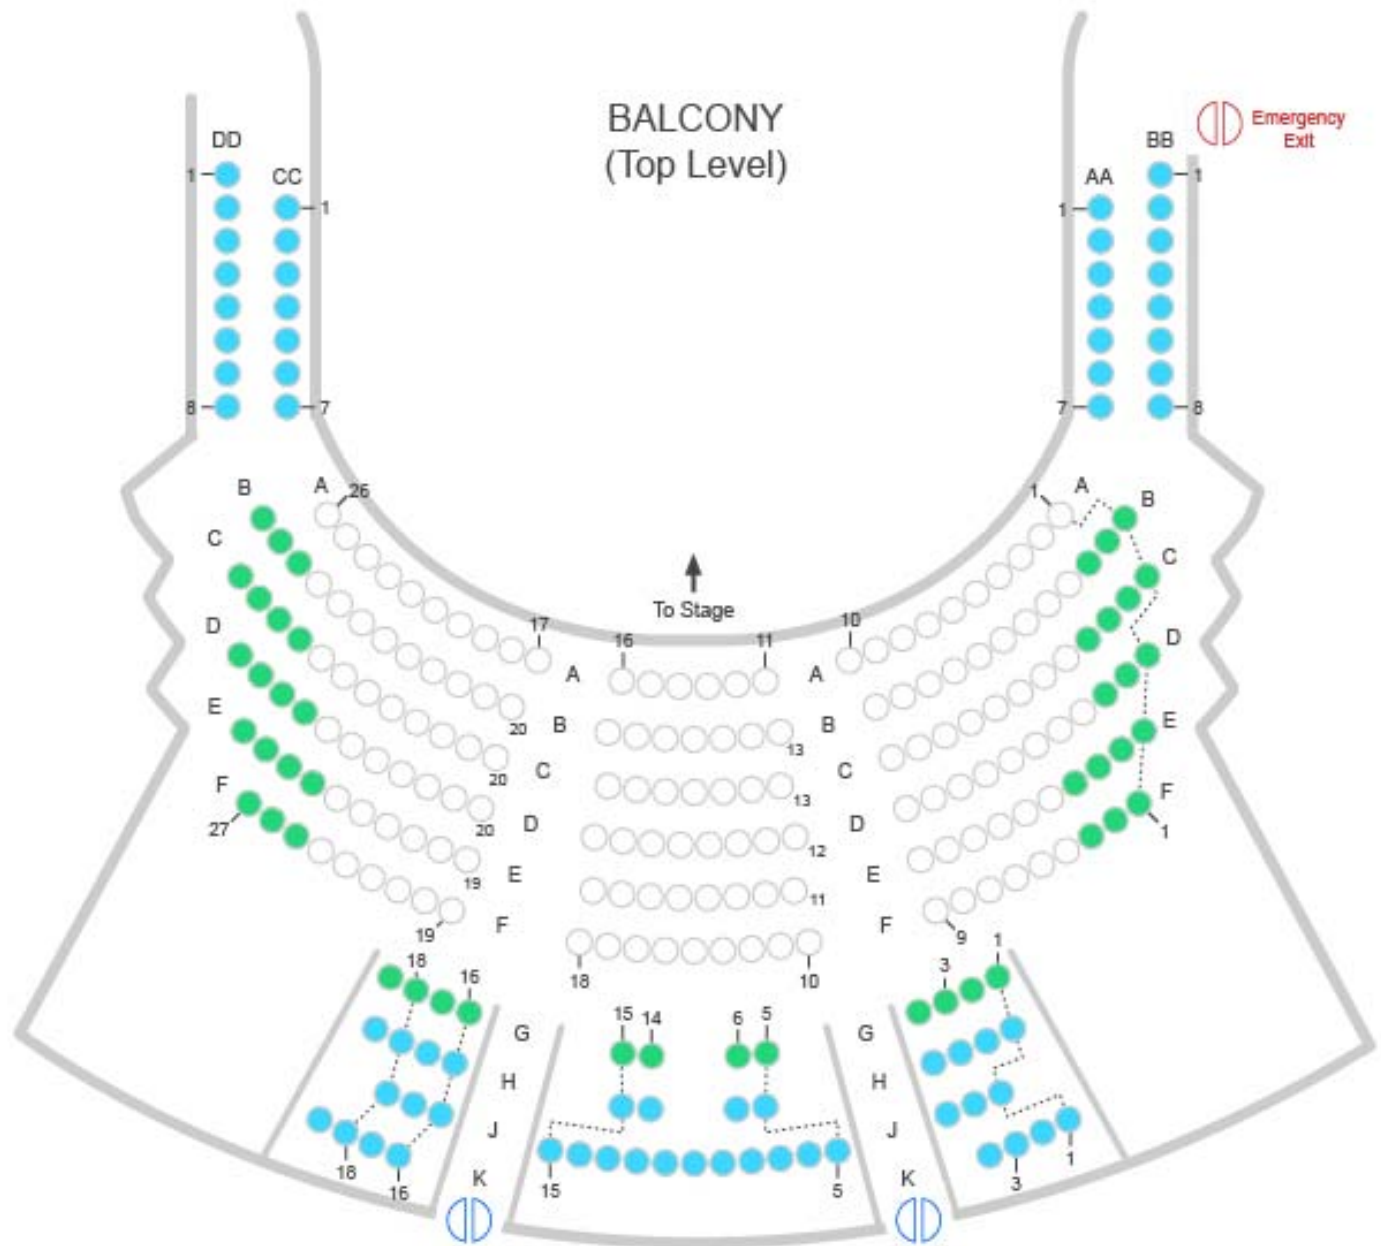

2016 SEATING PLAN SHOWING INDICATIVE RESERVES

STALLS

SeatMap Key

-  Exit/Entry
-  Transfer Arm Seating
-  Pole
-  Accessible Seating
-  Removable Seating
-  Restricted Viewing
-  "B Reserve"

2016 SEATING PLAN SHOWING INDICATIVE RESERVES

SeatMap Key	
	Exit/Entry
	Pole
	"B Reserve"
	Restricted Viewing

POWERED BY
SABO

2016 SEATING PLAN SHOWING INDICATIVE RESERVES

SeatMap Key

 Exit/Entry	 "B Reserve"	 Restricted Viewing
------------------------------------------------------------------------------------------------	-------------------------------------------------------------------------------------------------	--------------------------------------------------------------------------------------------------------