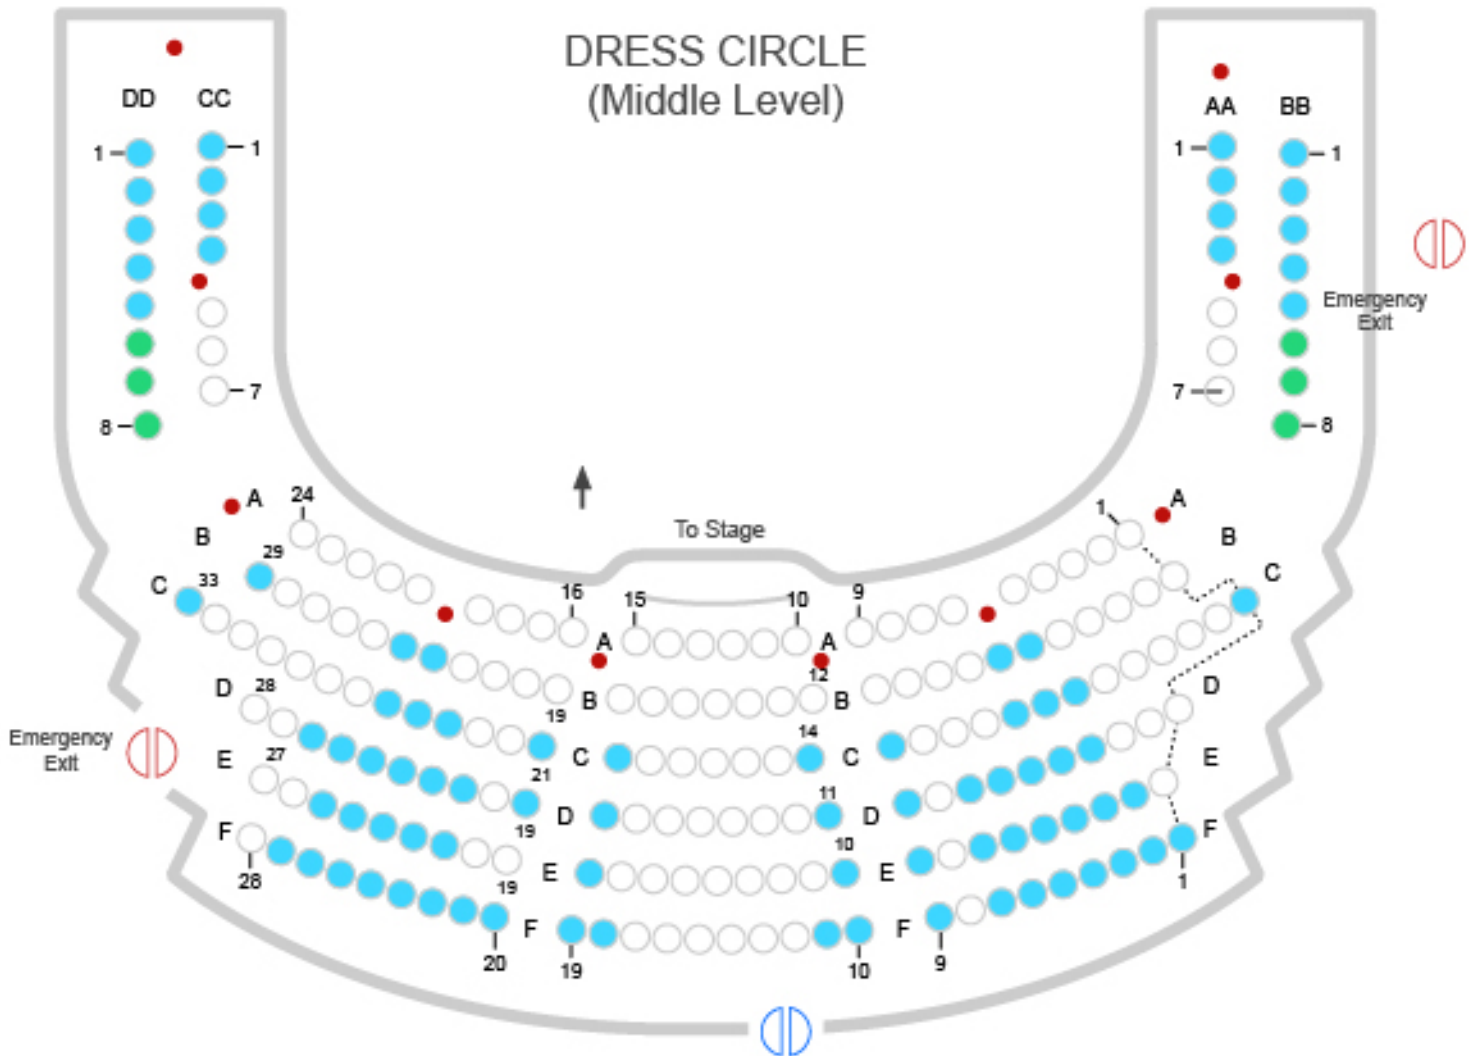

2016 SEATING PLAN SHOWING INDICATIVE RESERVES

STALLS

SeatMap Key

-  Exit/Entry
-  Transfer Arm Seating
-  Pole
-  Accessible Seating
-  Removable Seating
-  Restricted Viewing
-  "B Reserve"

2016 SEATING PLAN SHOWING INDICATIVE RESERVES

SeatMap Key	
	Exit/Entry
	Pole
	"B Reserve"
	Restricted Viewing

POWERED BY
SABO

2016 SEATING PLAN SHOWING INDICATIVE RESERVES

SeatMap Key

 Exit/Entry	 "B Reserve"	 Restricted Viewing
------------------------------------------------------------------------------------------------	-------------------------------------------------------------------------------------------------	--------------------------------------------------------------------------------------------------------