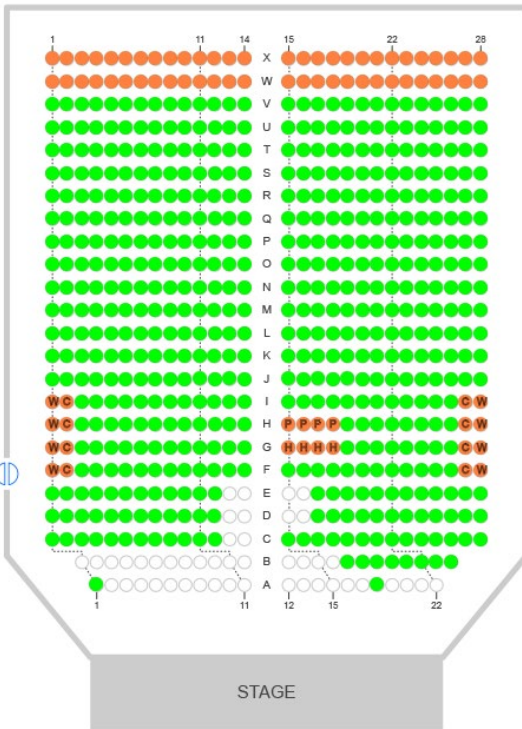

THE BALLARAT CIVIC HALL

MAIN HALL SEATING OPTIONS

Click this box for other sections in this venue

STALLS

POWERED BY SABO

Click this box for other sections in this venue