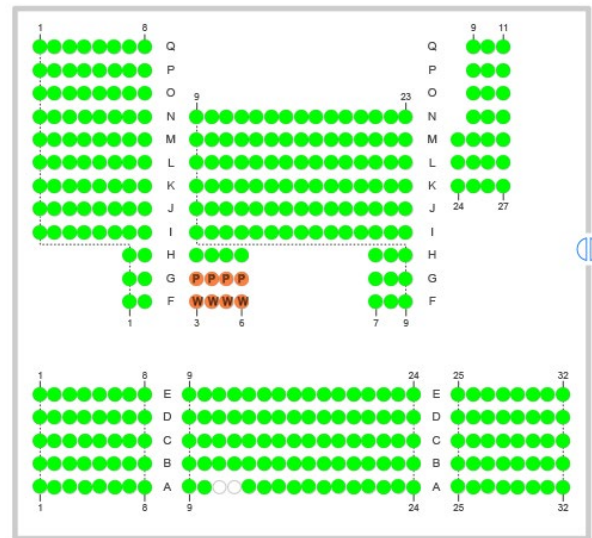

## MAIN HALL SEATING OPTIONS

Click this box for other sections in this venue

STALLS

POWERED BY SABO

Click this box for other sections in this venue

BALCONY

To Stage  
↓

POWERED BY SABO

## THEATRE STYLE SEATING

STALLS AND BALCONY

STALLS CAPACITY: 650

BALCONY CAPACITY: 350

OVERALL CAPACITY: 1000

Stalls wheelchair seating: 6

Balcony wheelchair seating (with Lift access): 4

## MAIN HALL SEATING OPTIONS