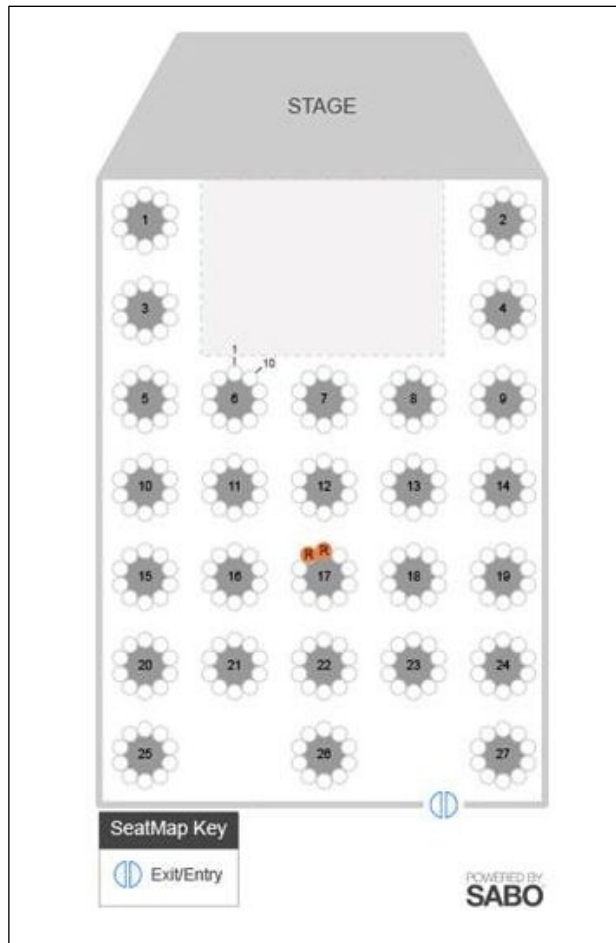

## THEATRE STYLE SEATING

STALLS AND BALCONY

STALLS CAPACITY: 650

BALCONY CAPACITY: 350

OVERALL CAPACITY: 1000

Stalls wheelchair seating: 6

Balcony wheelchair seating (with Lift access): 4

## MAIN HALL SEATING OPTIONS