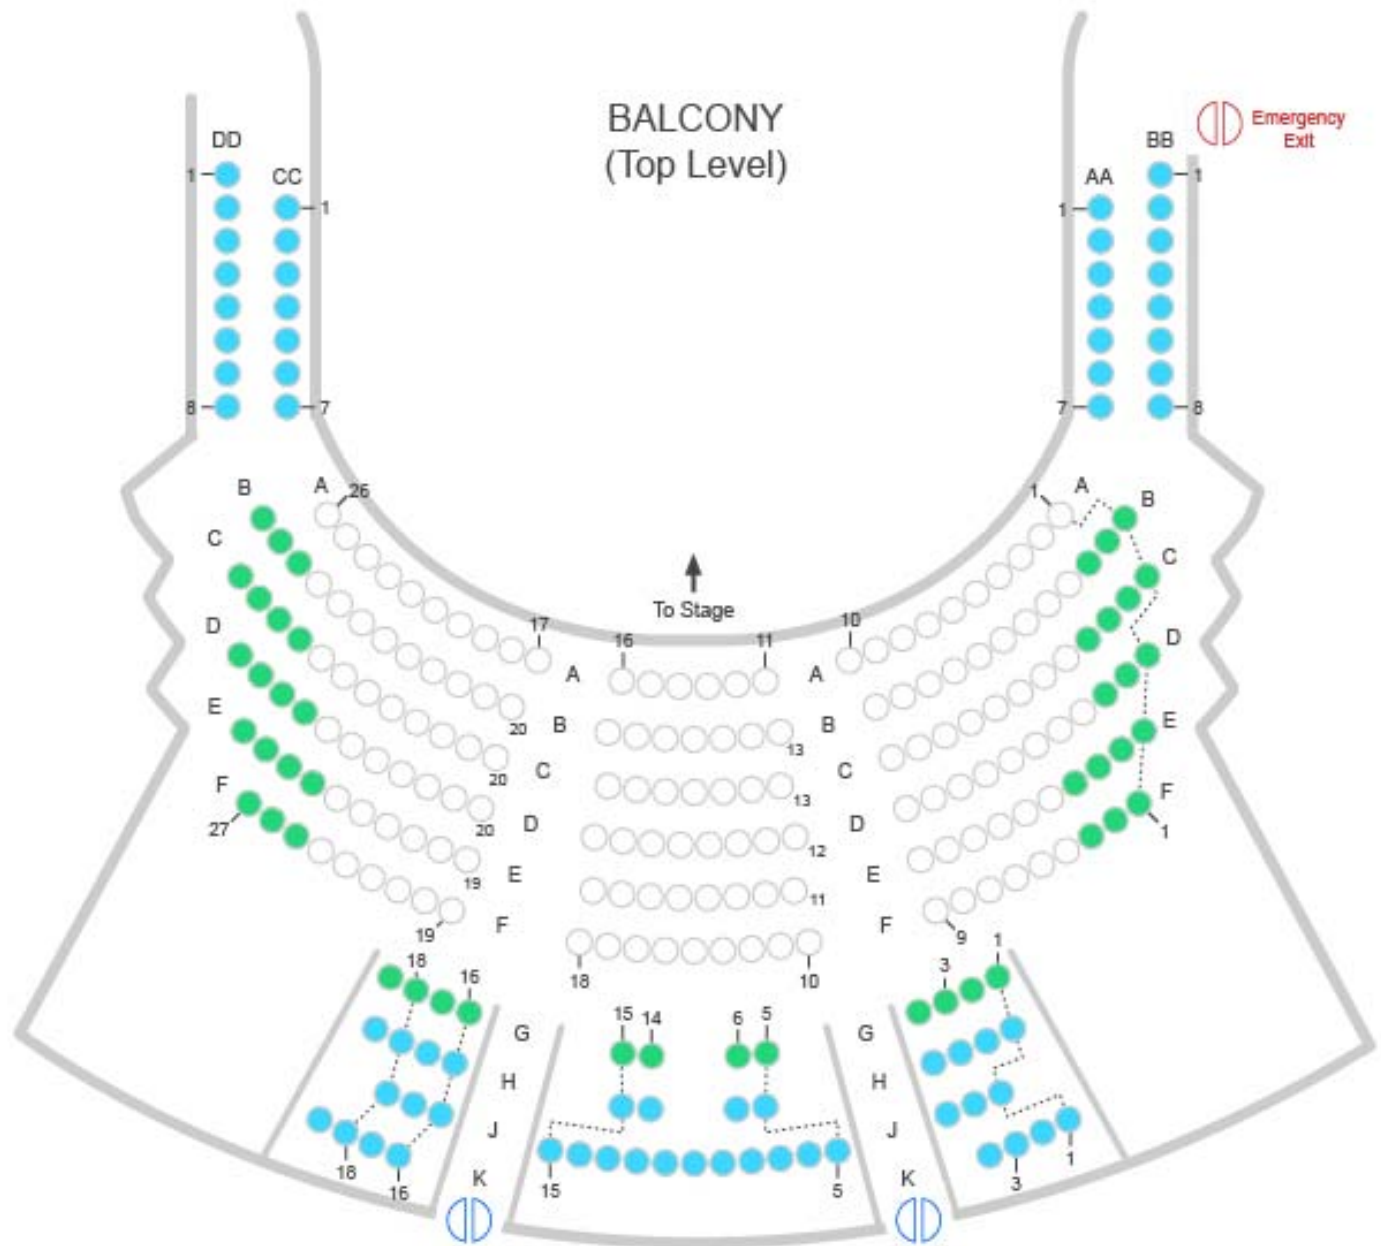

# SEATING PLAN SHOWING INDICATIVE RESERVES

### SeatMap Key

-  Exit/Entry
-  Transfer Arm Seating
-  Pole
-  Accessible Seating
-  Removable Seating
-  Restricted Viewing
-  "B Reserve"

# SEATING PLAN SHOWING INDICATIVE RESERVES

SeatMap Key	
	Exit/Entry
	Pole
	"B Reserve"
	Restricted Viewing

# 2016 SEATING PLAN SHOWING INDICATIVE RESERVES

**SeatMap Key**

 Exit/Entry	 "B Reserve"	 Restricted Viewing
--	---	--

POWERED BY  
**SABO**