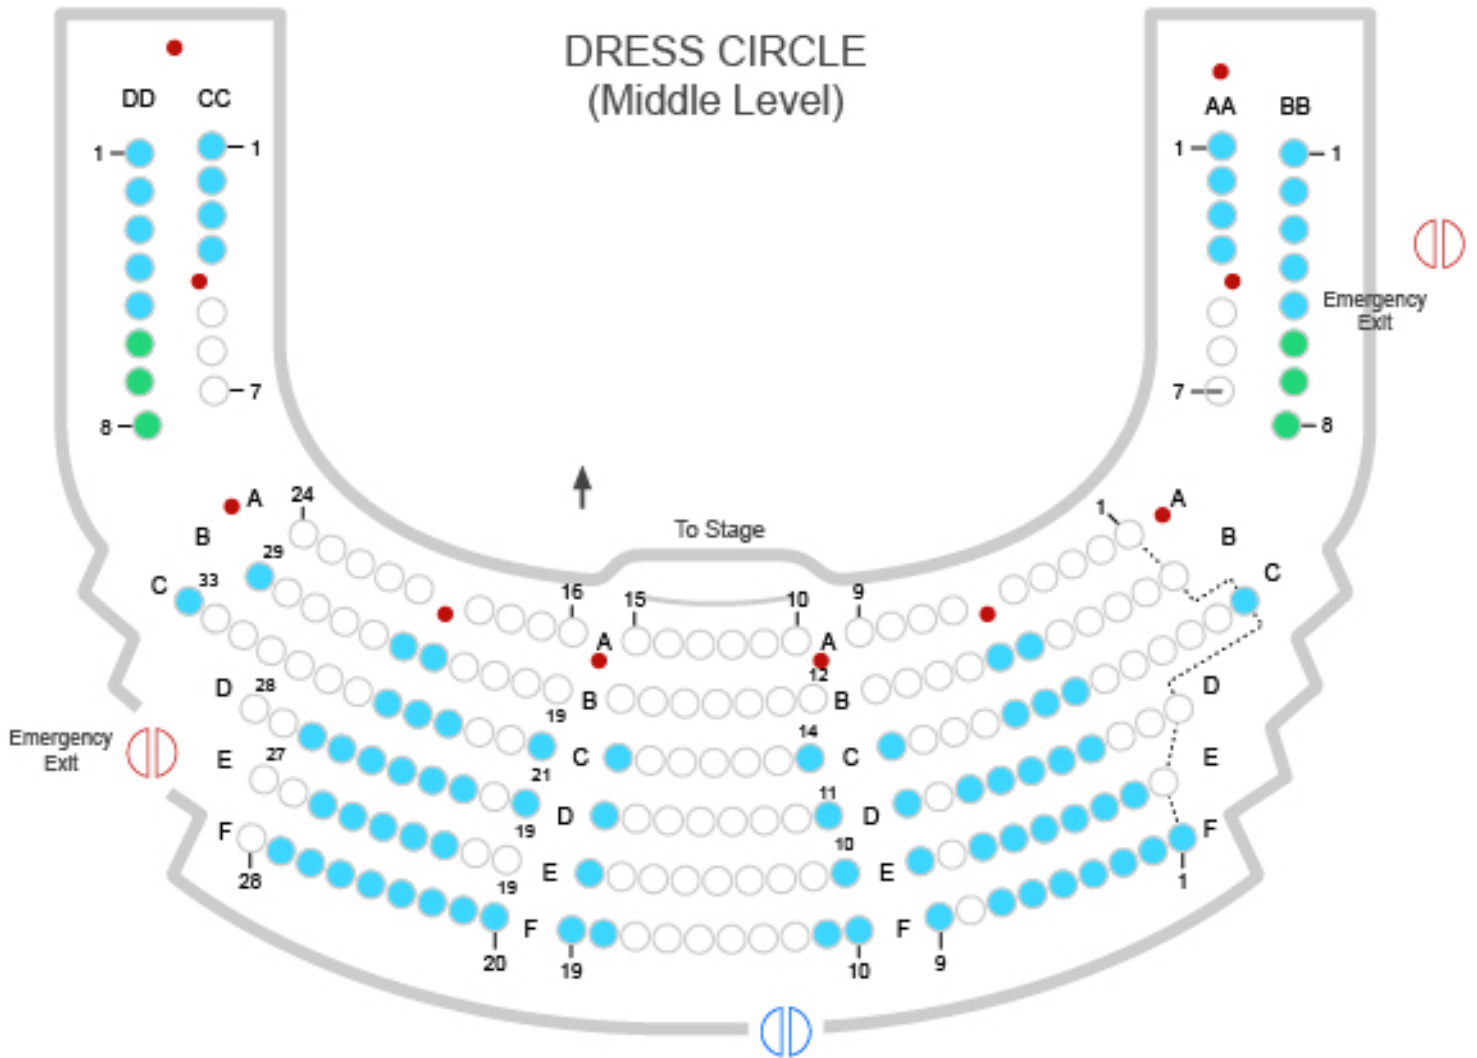

# SEATING PLAN SHOWING INDICATIVE RESERVES

### SeatMap Key

-  Exit/Entry
-  Transfer Arm Seating
-  Pole
-  Accessible Seating
-  Removable Seating
-  Restricted Viewing
-  "B Reserve"

# SEATING PLAN SHOWING INDICATIVE RESERVES

SeatMap Key	
	Exit/Entry
	Pole
	"B Reserve"
	Restricted Viewing

# 2016 SEATING PLAN SHOWING INDICATIVE RESERVES

**SeatMap Key**

 Exit/Entry	 "B Reserve"	 Restricted Viewing
--	---	--

POWERED BY  
**SABO**