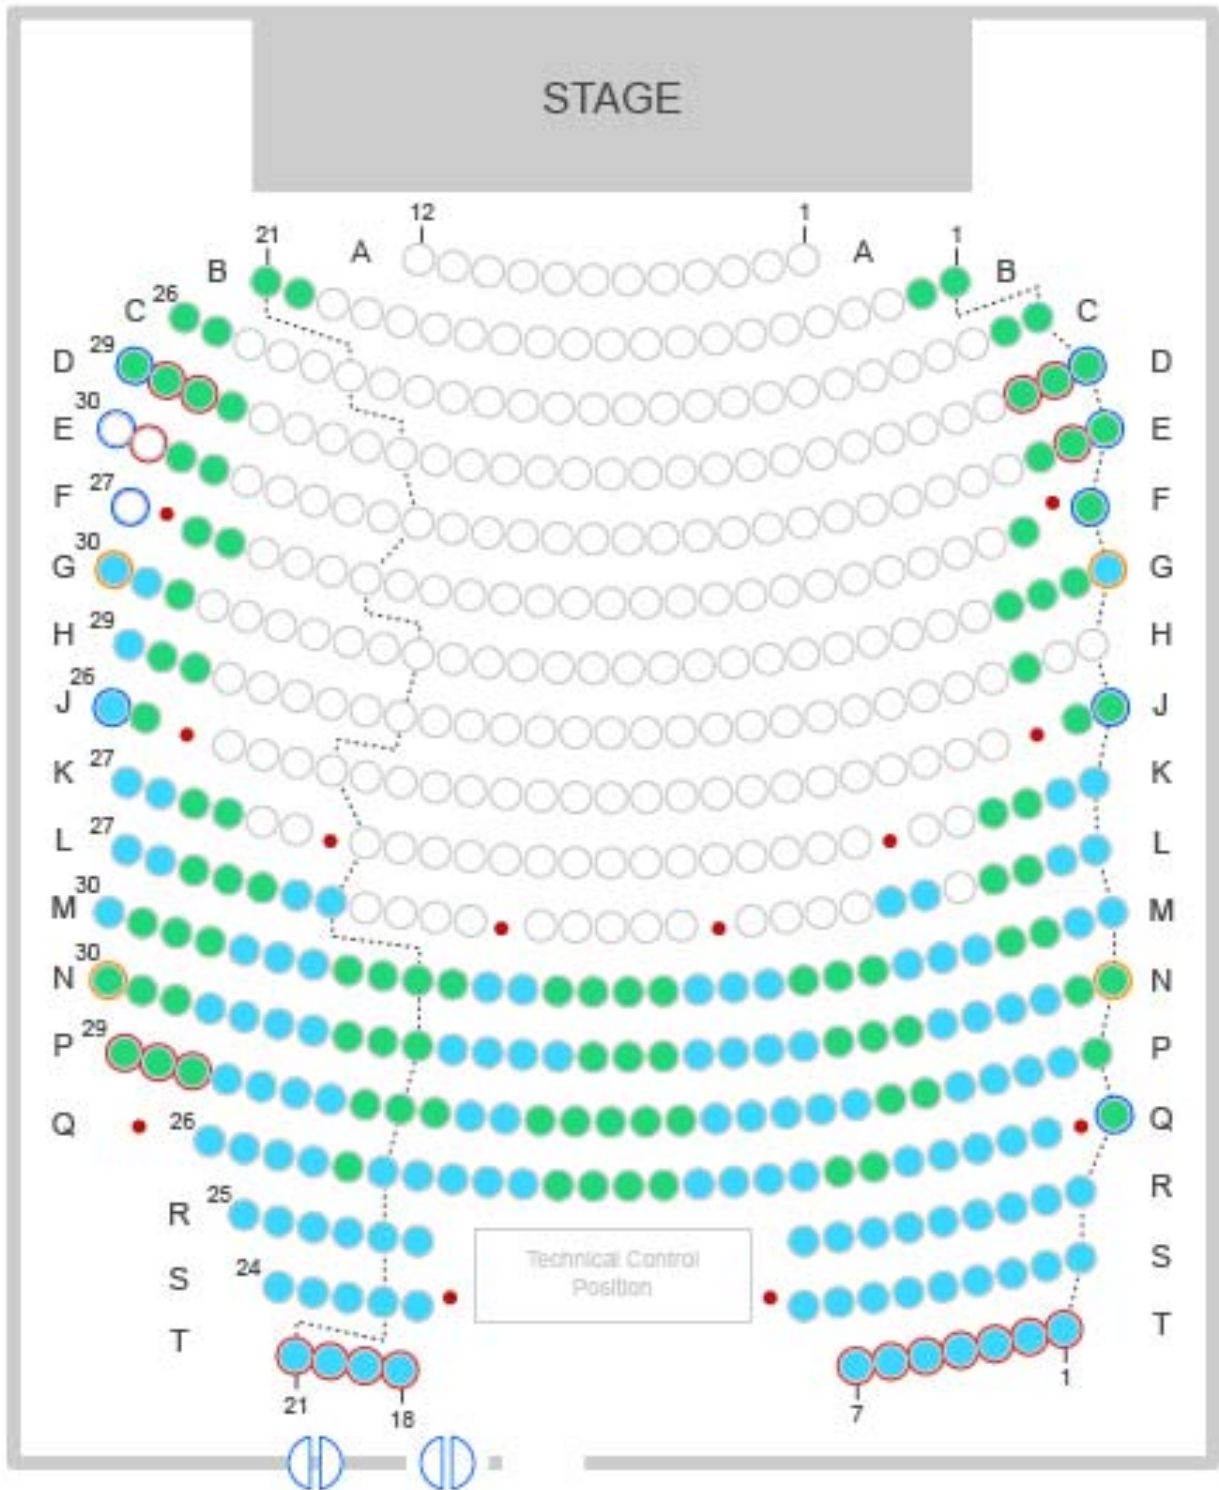

# SEATING PLAN SHOWING INDICATIVE RESERVES

### SeatMap Key

-  Exit/Entry
-  Transfer Arm Seating
-  Pole
-  Accessible Seating
-  Removable Seating
-  Restricted Viewing
-  "B Reserve"

# SEATING PLAN SHOWING INDICATIVE RESERVES

SeatMap Key	
	Exit/Entry
	Pole
	"B Reserve"
	Restricted Viewing

# 2016 SEATING PLAN SHOWING INDICATIVE RESERVES

**SeatMap Key**

 Exit/Entry	 "B Reserve"	 Restricted Viewing
--	---	--

POWERED BY  
**SABO**